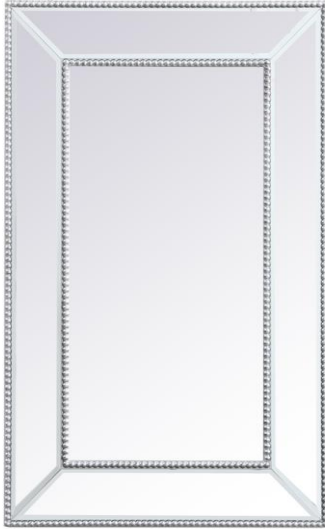

PRODUCT SPECIFICATION SHEET

Iris COLLECTION

Wood frame Rectangle Mirror 32 inch Antique Silver finish

Item No: MR33272S
(Antique Silver)

Item No: MR33272G
(Antique Gold)

Item No: MR33272BL
(Blue)

Dimensions

length	32
width	1.18
height	72
product weight	48.51

Specifications

Finish	3 Finishes
mount type	wall mounted
shape	rectangle
orientation	horizontal and vertical
framed	yes
frame material details	wood
power source	none
magnifying	none
storage included	no
installation hardware included	no
Warranty	1 Year Limited
Shipment Type	LTL